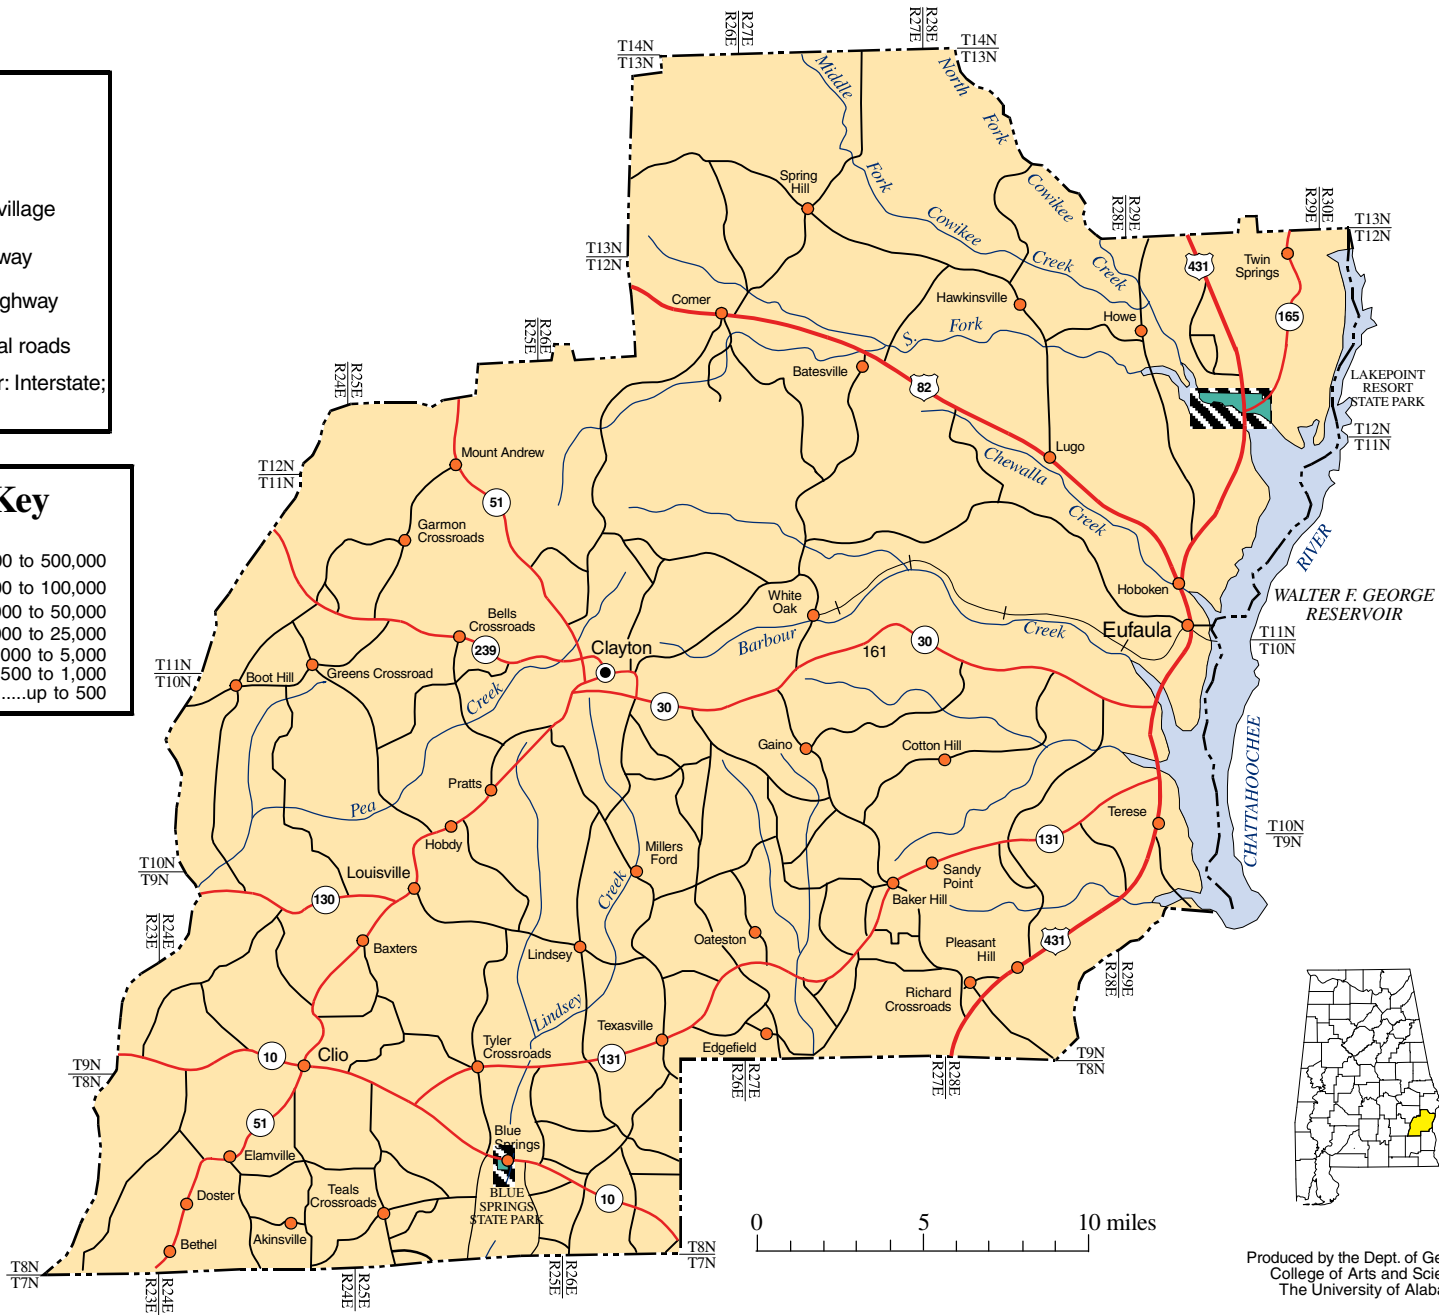

# BARBOUR COUNTY

### Legend

- County seat
- City, town or village
- Primary highway
- Secondary highway
- Other principal roads
- Route marker: Interstate; U.S.; State

### Population Key

BIRMINGHAM.....	100,000 to 500,000
Tuscaloosa.....	50,000 to 100,000
Gadsden.....	25,000 to 50,000
Albertville.....	5,000 to 25,000
Foley.....	1,000 to 5,000
Brilliant.....	500 to 1,000
Elkmont.....	up to 500

Produced by the Dept. of Geography  
College of Arts and Sciences  
The University of Alabama